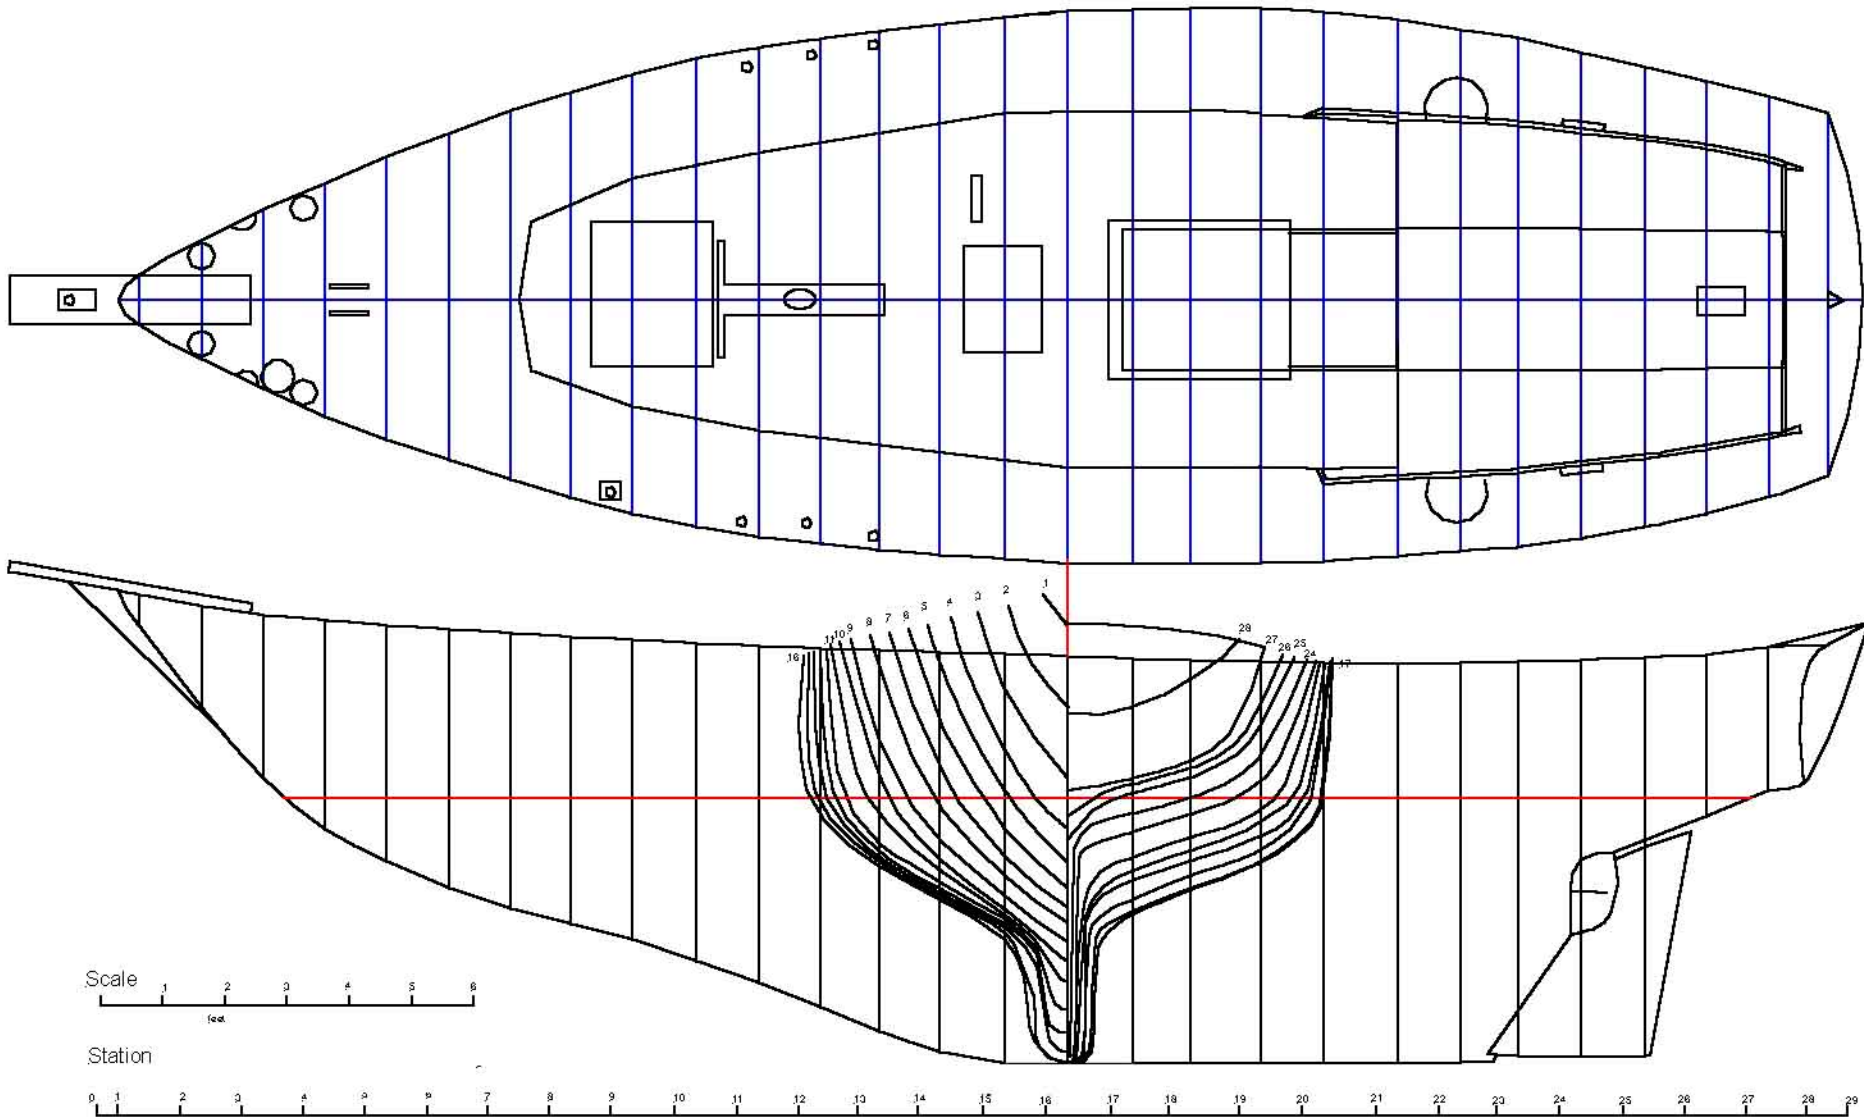

Charisma 1977 Cape Dory 28

Cape Dory 28
Fiberglass Sloop
Lines
Scale - 5/16" = 1 foot
Designed by Carl Alberg
Redrawn by Russ Campbell, 2003